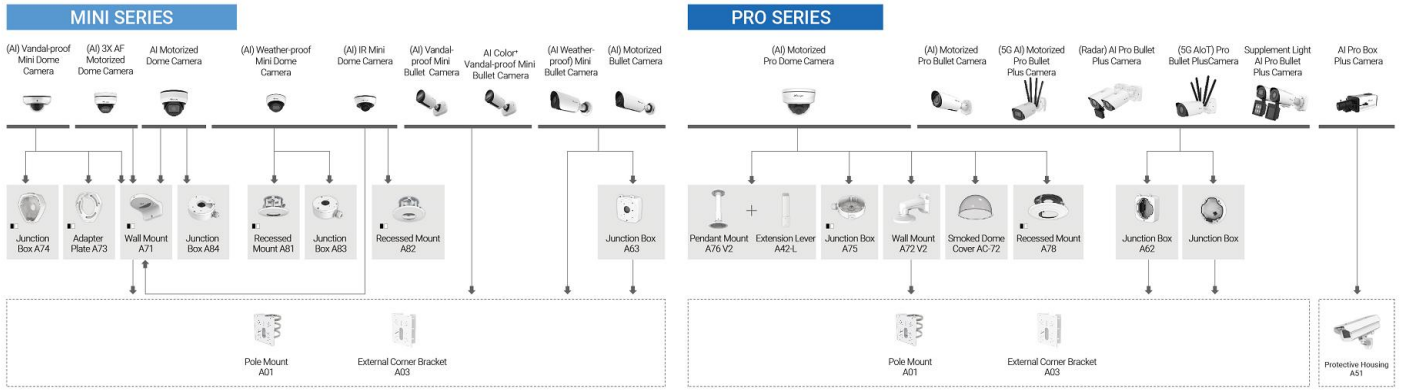

Naming Convention Video Surveillance Camera

(Model): **MS-C2966-R(T)F(I)PC --- AI Motorized Pro Bullet Plus Camera**

MS-C	2	9	66	-	R F I P E
Milesight Camera	Resolution	Sensor	Camera Type		Advanced Features
2 - 2MP		1 - 4K	21 - 4x5MP AI Multi-directional Camera		T - High Frame Rate (90fps/100fps)
4 - 4MP		2 - 4K (1/1.8")	41 - Speed Dome Camera		R - High Frame Rate (60fps)
5 - 5MP		3 - 5MP	52 - Pro Box Plus Camera		S - 20fps@ 4K Series
6-6MP		4 - 4MP (1/1.8")	67 - PTZ Bullet Plus Camera		X - Magnification of the lens e.g.: X42 - 42X AF lens
8 - 4K/8MP		5 - 4MP(1/2.8")	66 - Pro Bullet Plus Camera		F - Motorized Vari-focal lens
9 - 12MP		6 - 12MP	65 - 180° Panoramic Mini Bullet Camera		I - P-Iris Supported
		7-6MP(1/2.4")	64 - Vandal-proof Mini Bullet Camera		U - Full-color Supported
		8 - 2MP (1/2")	63 - Weather-proof Mini Bullet Camera		G - 5G Supported
		9 - 2MP	62 - Pro Bullet Camera		O - IoT Supported
			61 - PTZ Bullet Camera		P - PoE Supported
			77 - Dual-sensor 180° Panoramic Camera		K - Open Platform
			76 - 180° Panoramic Mini Dome Camera		GX - Platform Upgrade e.g.:G1 represents the first generation G2 represents the second generation
			75 - Weather-proof Mini Dome Camera		A/C/D/E- AI Platform
			74 - Fisheye Camera		
			73 - Vandal-proof Mini Dome Camera		
			72 - Pro Dome Camera		
			71 - PTZ Dome Camera		
			83 - IR Mini Dome Camera