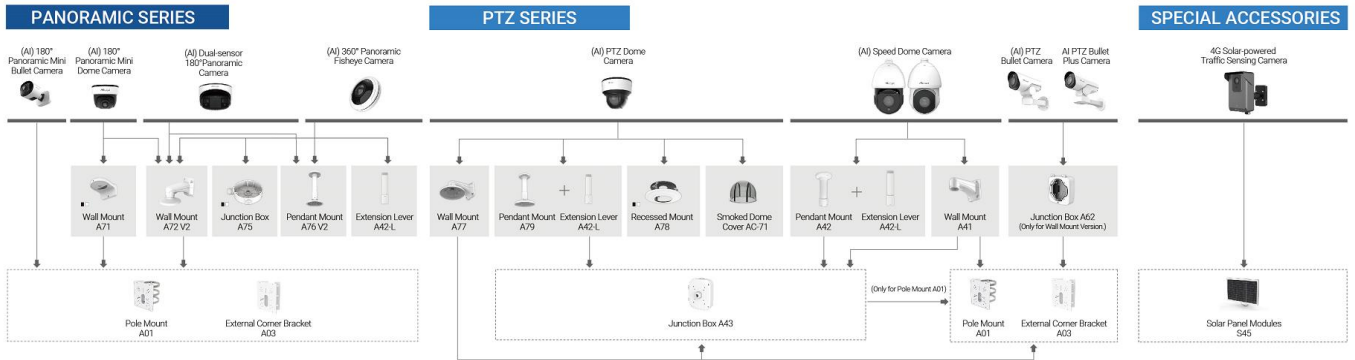

Naming Convention Video Surveillance Camera

(Model): **MS-C2966-R(T)F(I)PC --- AI Motorized Pro Bullet Plus Camera**

MS-C	2	9	66	-	R F I P E
Milesight Camera	Resolution	Sensor	Camera Type		Advanced Features
2 - 2MP		1 - 4K	21 - 4x5MP AI Multi-directional Camera		T - High Frame Rate (90fps/100fps)
4 - 4MP		2 - 4K (1/1.8")	41 - Speed Dome Camera		R - High Frame Rate (60fps)
5 - 5MP		3 - 5MP	52 - Pro Box Plus Camera		S - 20fps@ 4K Series
6-6MP		4 - 4MP (1/1.8")	67 - PTZ Bullet Plus Camera		X - Magnification of the lens e.g.: X42 - 42X AF lens
8 - 4K/8MP		5 - 4MP(1/2.8")	66 - Pro Bullet Plus Camera		F - Motorized Vari-focal lens
9 - 12MP		6 - 12MP	65 - 180° Panoramic Mini Bullet Camera		I - P-Iris Supported
		7-6MP(1/2.4")	64 - Vandal-proof Mini Bullet Camera		U - Full-color Supported
		8 - 2MP (1/2")	63 - Weather-proof Mini Bullet Camera		G - 5G Supported
		9 - 2MP	62 - Pro Bullet Camera		O - IoT Supported
			61 - PTZ Bullet Camera		P - PoE Supported
			77 - Dual-sensor 180° Panoramic Camera		K - Open Platform
			76 - 180° Panoramic Mini Dome Camera		GX - Platform Upgrade e.g.:G1 represents the first generation G2 represents the second generation
			75 - Weather-proof Mini Dome Camera		A/C/D/E- AI Platform
			74 - Fisheye Camera		
			73 - Vandal-proof Mini Dome Camera		
			72 - Pro Dome Camera		
			71 - PTZ Dome Camera		
			83 - IR Mini Dome Camera