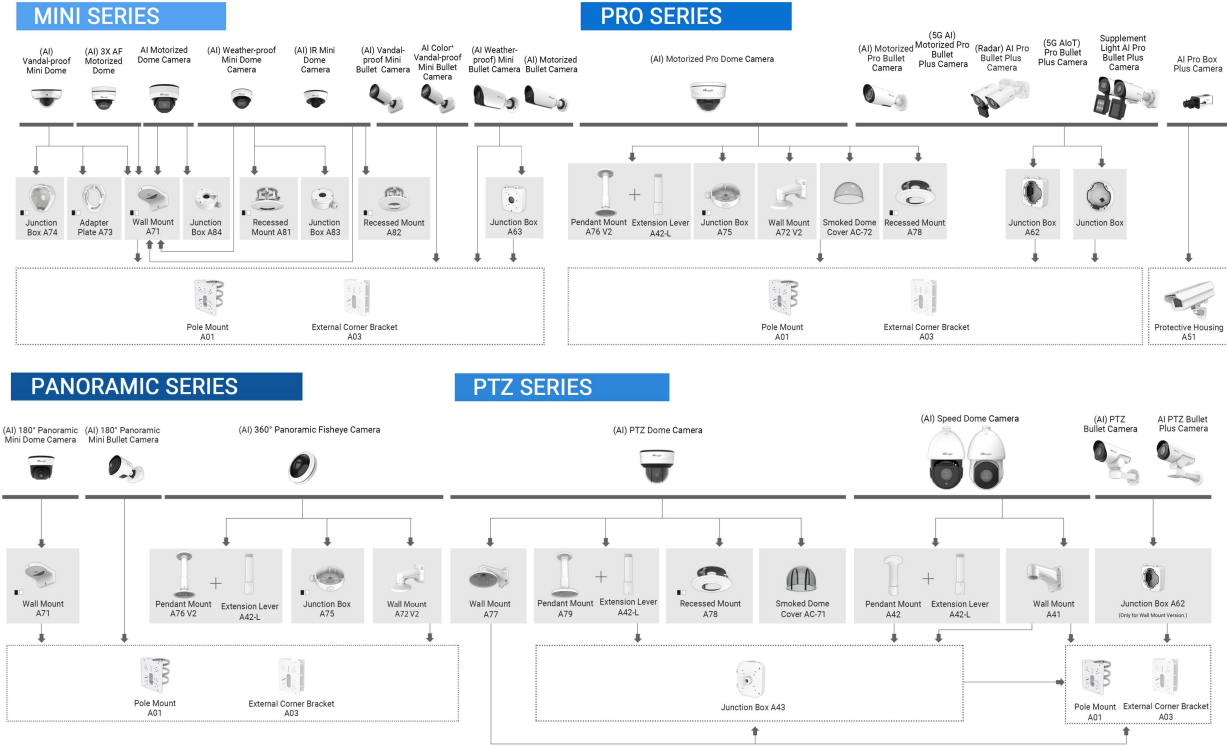

Accessory Map

Naming Convention

Network Camera

(Model): **MS-C2966-R(T)F(I)PC --- AI Motorized Pro Bullet Plus Camera**

MS-C	2	9	66	-	R F I P C
Milesight Camera	Risoluzione	Sensor	Camera Type		Advanced Features
2 - 2MP	2 - 2MP	1 - 4K	41 - Speed Dome camera		T - High Frame Rate (90fps)
4 - 4MP	4 - 4MP	2 - 4K (1/1.8")	52 - Pro Box Plus Camera		R - High Frame Rate (60fps)
5 - 5MP	5 - 5MP	3 - 5MP	67 - PTZ Bullet Plus Camera		S - 20fps@ 4K Series
8 - 4K	4 - 4MP (1/1.8")	4 - 4MP (1/1.8")	66 - Pro Bullet Plus Camera		X - Magnification of the lens e.g.: X42 - 42X AF lens
9 - 12MP	6 - 12MP	8 - 2MP (1/2")	65 - 180° Panoramic Mini Bullet Camera		F - Motorized Vari-focal Lens
	8 - 2MP (1/2")	9 - 2MP	64 - Vandal-proof Mini Bullet Camera		I - P-Iris Supported
			63 - Weather-proof Mini Bullet Camera		U - Full Color Supported
			62 - Pro Bullet camera		G - 5G Supported
			61 - PTZ Bullet Camera		O - IoT Supported
			76 - 180° Panoramic Mini Dome Camera		P - PoE Supported
			75 - Weather-proof Mini Dome Camera		A/C/D/E - AI Platform
			74 - AI 360° Panoramic FisheyeCamera		
			73 - Vandal-proof Mini Dome Camera		
			72 - Pro Dome Camera		
			71 - PTZ Dome Camera		
			83 - IR Mini Dome Camera		

Note: In a sequence from top to bottom

Network Video Recorder

(Model): **MS-N7032-UPH --- 32-channel 4K H.265 PoE NVR**

MS-N	7	032 -	U	P	H
1 - 2 * HDD (2.5") or 1 * HDD (3.5)	7	004 - 4-CH 008 - 8-CH 016 - 16-CH 032 - 32-CH 048 - 48-CH 064 - 64-CH	U - 4K	P - PoE	C/E/H/G - H.265 Compression